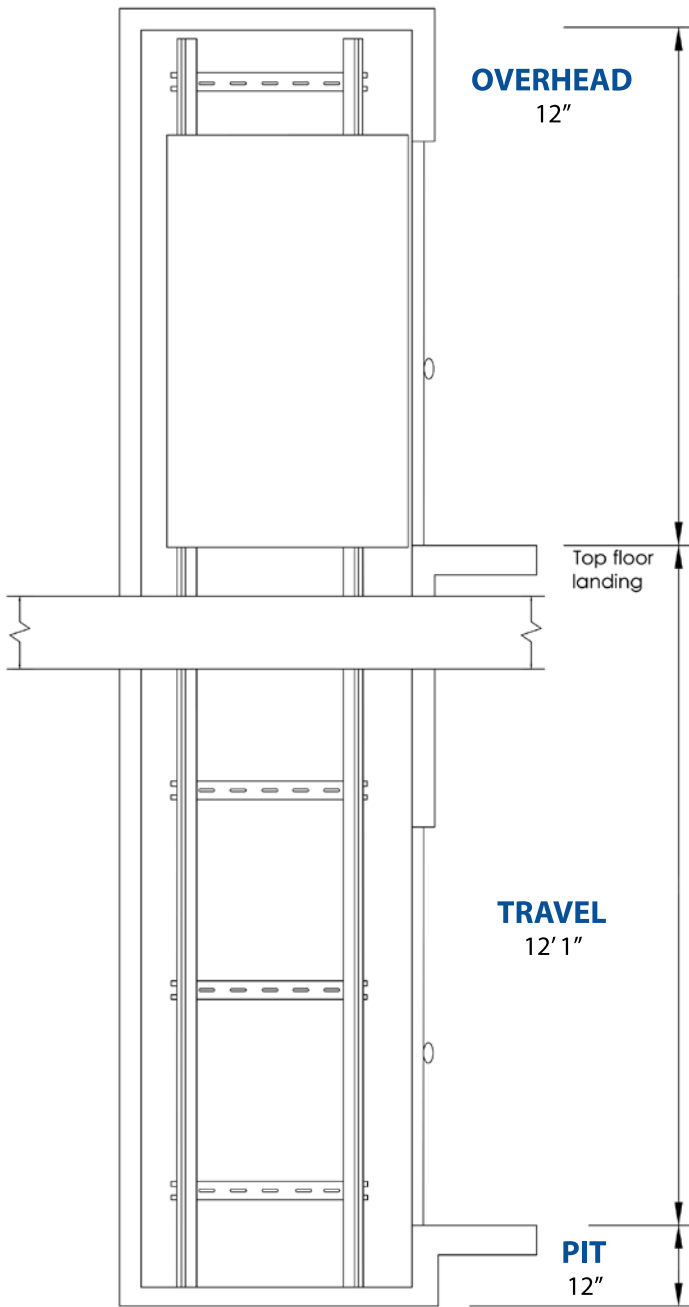

RH 60" x 60" Shaft Configuration

PROPRIETARY AND CONFIDENTIAL

The information contained in this drawing is the sole property of Southeast Elevator. Any reproduction in part or as a whole without the written permission of Southeast Elevator is prohibited.