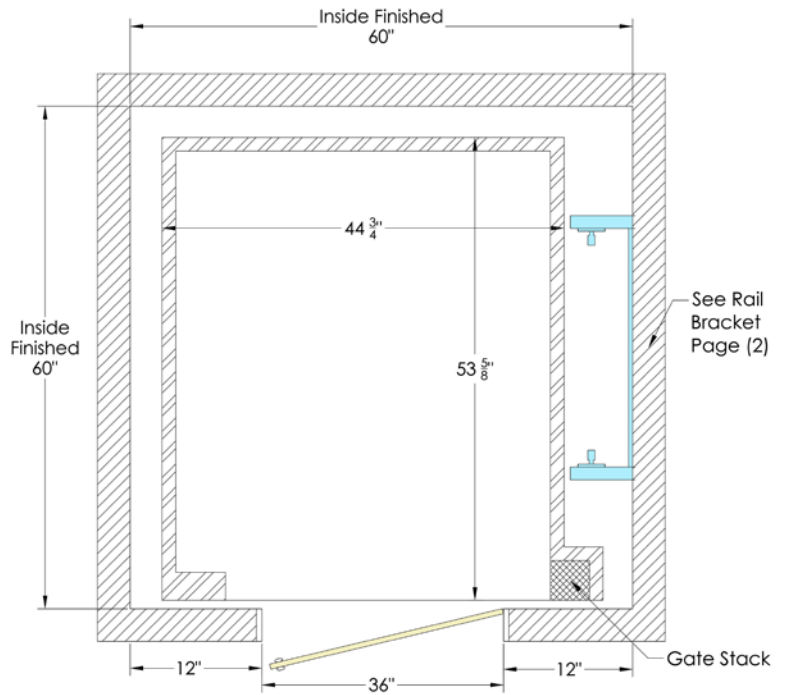

RH 60" x 60" Shaft Configuration

PROPRIETARY AND CONFIDENTIAL

The information contained in this drawing is the sole property of Southeast Elevator. Any reproduction in part or as a whole without the written permission of Southeast Elevator is prohibited.