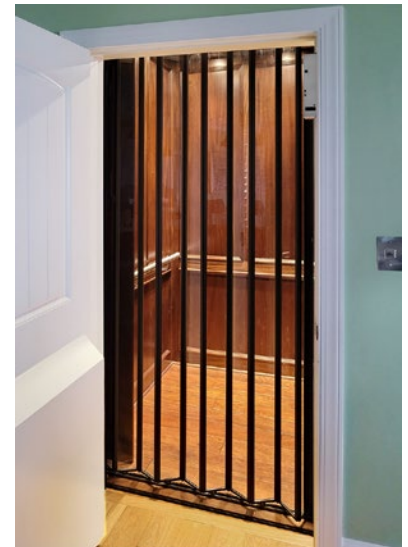

At Southeast Elevator, we understand the importance of seamless accessibility and safety within your living space.