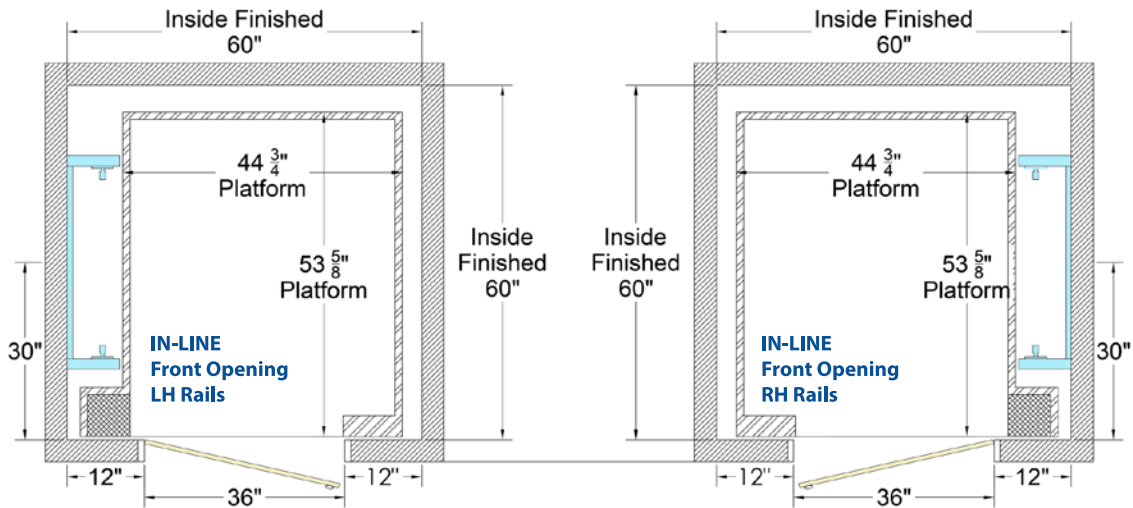

# Standard Shaft Configurations (60 x 60")

**NOTE:** Shaft sizes can vary. Shown as recommended 60 x 60" size shaft.

772-461-0030 | seelevator.com