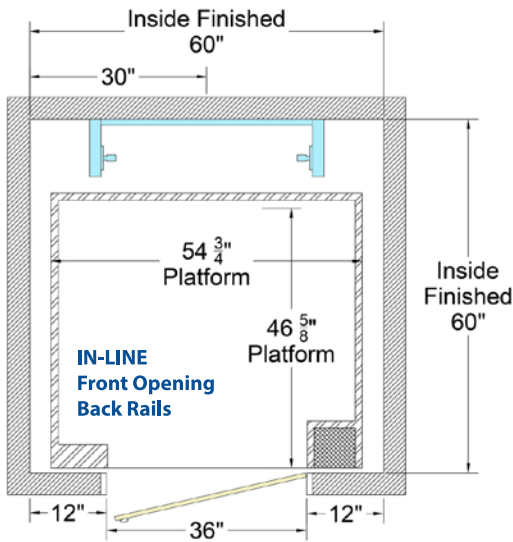

# Standard Shaft Configurations (60 x 60")

**NOTE:** Shaft sizes can vary. Shown as recommended 60 x 60" size shaft.

772-461-0030 | seelevator.com