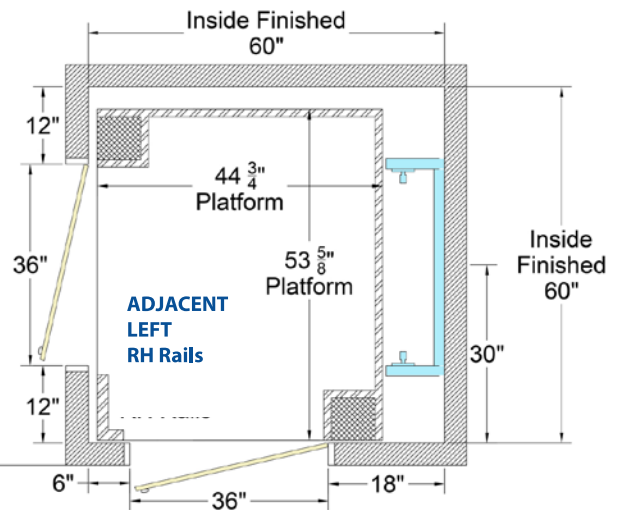

# Standard Shaft Configurations (60 x 60")

**NOTE:** Shaft sizes can vary. Shown as recommended 60 x 60" size shaft.

772-461-0030 | seelevator.com