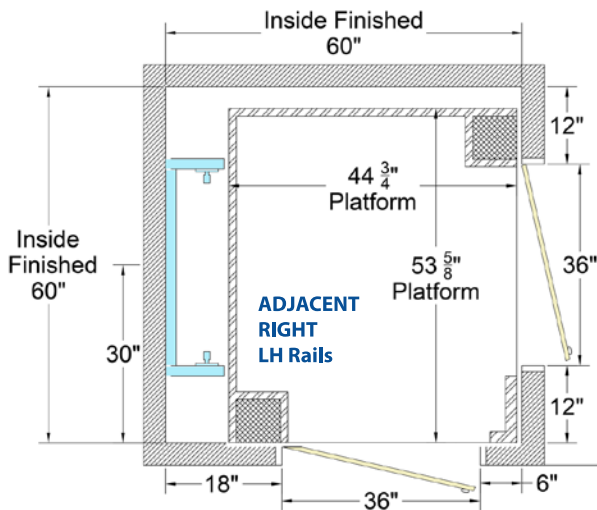

# Standard Shaft Configurations (60 x 60")

**NOTE:** Shaft sizes can vary. Shown as recommended 60 x 60" size shaft.

772-461-0030 | seelevator.com