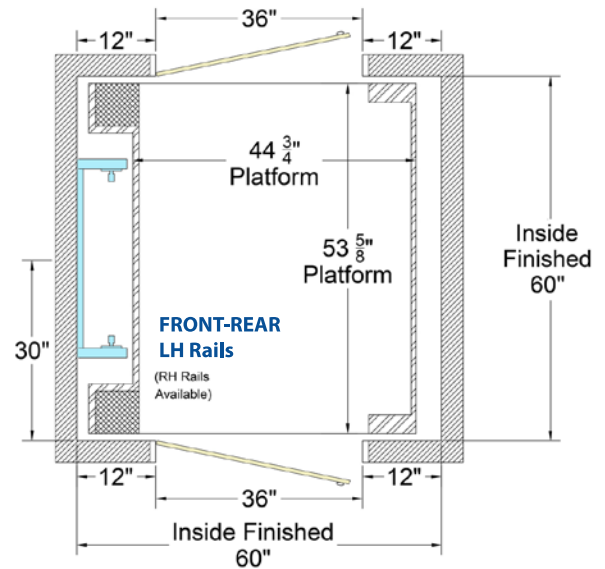

# Standard Shaft Configurations (60 x 60")

**NOTE:** Shaft sizes can vary. Shown as recommended 60 x 60" size shaft.

772-461-0030 | seelevator.com